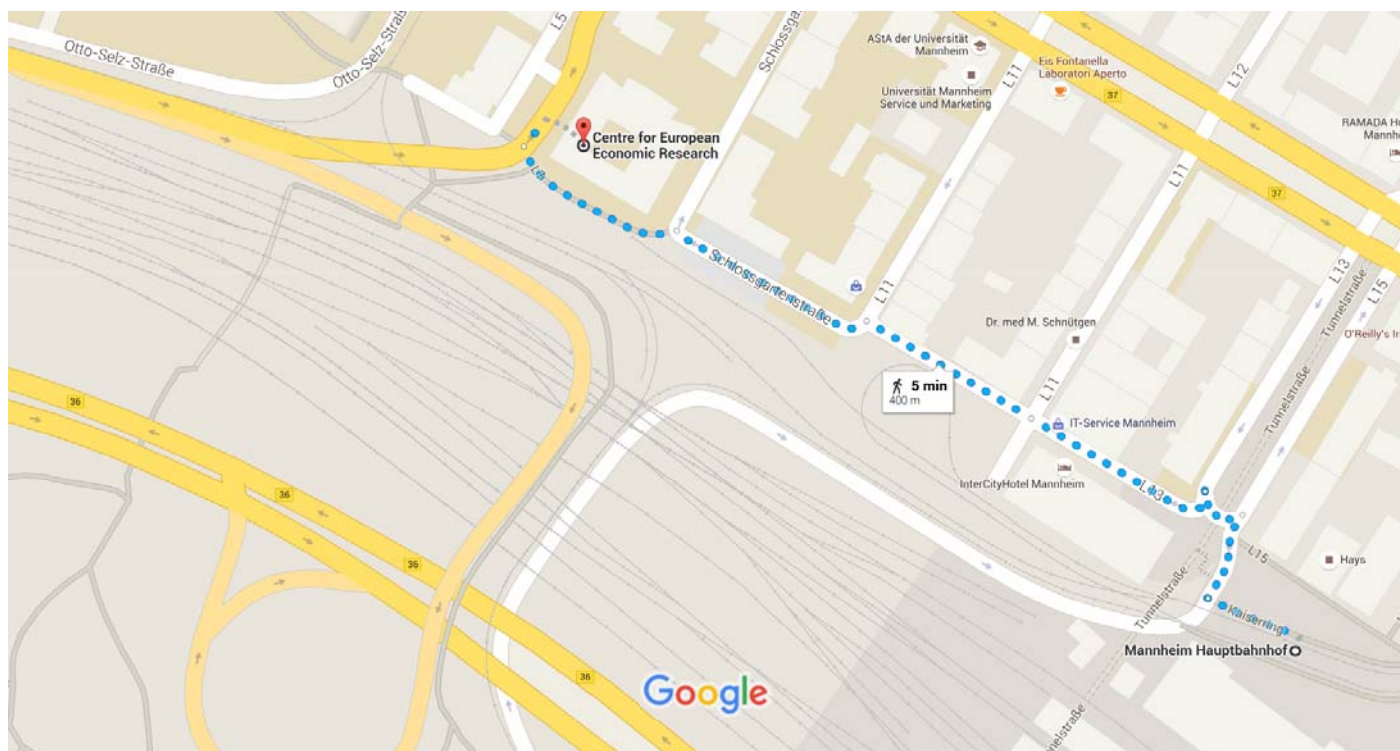

Mannheim Hauptbahnhof, 68161 Mannheim to  
ZEW, L7, Mannheim

Walk 400 m, 5 min

Map data ©2016 GeoBasis-DE/BKG (©2009), Google 20 m

## Mannheim Hauptbahnhof

Use caution - may involve errors or sections not suited for walking

- ↑ 1. Head west on Kaiserring 39 m
- ↪ 2. Turn right to stay on Kaiserring 35 m
- ↶ 3. Turn left toward L13 22 m
- ↶ 4. Turn left onto L13 82 m
- ↑ 5. Continue onto Schlossgartenstraße 74 m
- ↶ 6. Turn left to stay on Schlossgartenstraße 84 m
- ↶ 7. Slight left onto L7 72 m
- ↪ 8. Turn right to stay on L7 13 m  
i Destination will be on the right

## Centre for European Economic Research

L7 1, 68161 Mannheim

These directions are for planning purposes only. You may find that construction

projects, traffic, weather, or other events may cause conditions to differ from the map results, and you should plan your route accordingly. You must obey all signs or notices regarding your route.