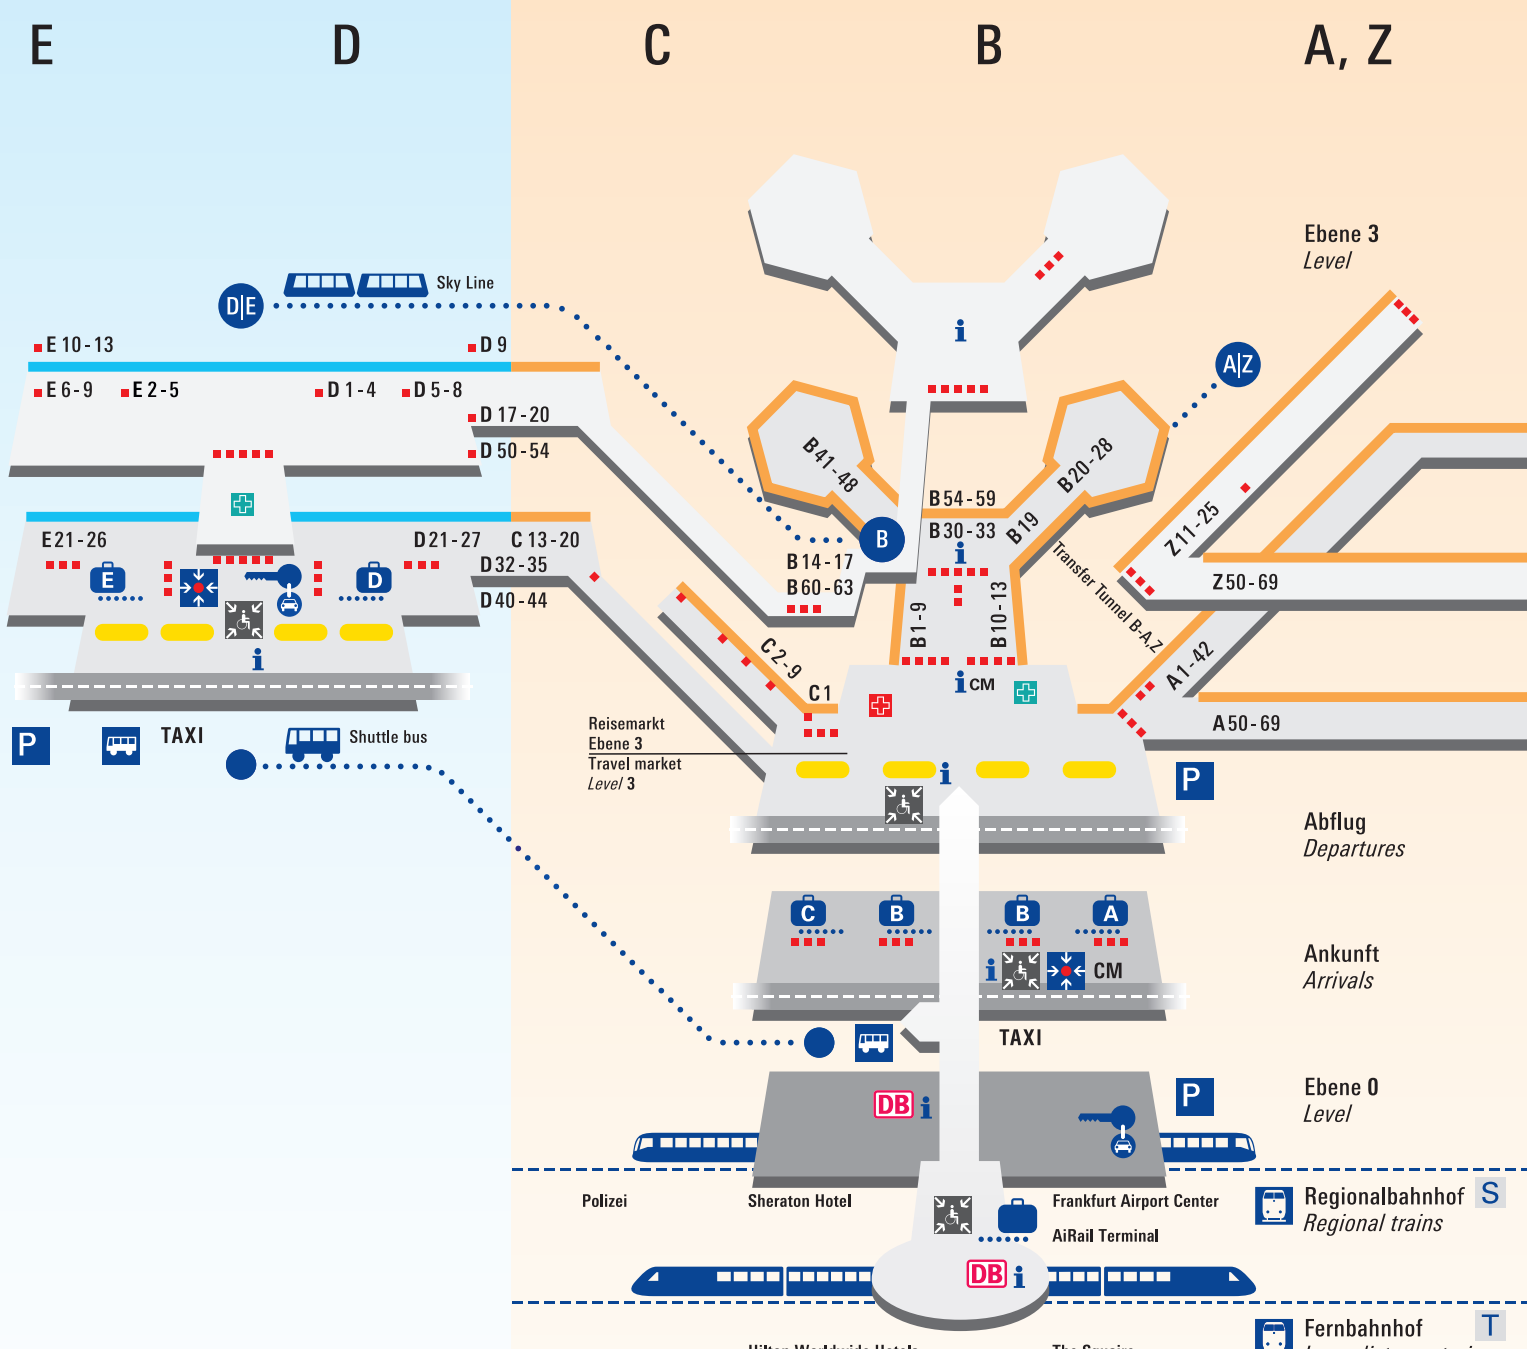

Here you can search for trains in advance: http://www.bahn.de/p_en/view/index.shtml.

How to get where you want to go:

From Terminal 1 to the long-distance train station: Follow the signs to the long-distance trains. Be careful to go to the long-distance train station since there is also a regional train station. *Total walking time: approx. 10 minutes, excluding baggage claim.*

From Terminal 2 to the long-distance train station: Follow the signs to the long-distance trains leaving from Terminal 1. To get from Terminal 2 to Terminal 1 either board a shuttle bus in front of Terminal 2 or take the “Sky Line” people mover (follow the signs for Terminal 1 A/B/C/Z). Be careful to go to the long-distance train station since there is also a regional train station. *Total walking time: approx. 25 minutes, excluding baggage claim.*

From the long-distance train station to Terminal 1: Walk across the pedestrian bridge and follow the signs to Terminal 1 A/B/C/Z, *total walking time: approx. 10 minutes.*

From the long-distance train station to Terminal 2: Walk across the pedestrian bridge to Terminal 1. Then either board a shuttle bus in front of Concourse B Arrivals (Level 1) or take the “Sky Line” people mover from Concourse B Departures (follow the signs for Terminal 2 D/E), *total walking time: approx. 25 minutes.*

Terminal 2

Terminal 1

- ■ ■ ■ ■ Kontrollstellen
Border or Security controls
- Gates A, B, C, Z
- Gates D, E
- Check-in

- i Information
- 🧳 Gepäckausgabe
Baggage claim
- 📍 Treffpunkt
Meeting point
- 🚶 Pendelverkehr
Shuttle
- 🚆 Zugverkehr
Railway
- P Parken
Parking
- 🚌 Busbahnhof
Bus terminal
- 🗝️ Mietwagen
Car rental