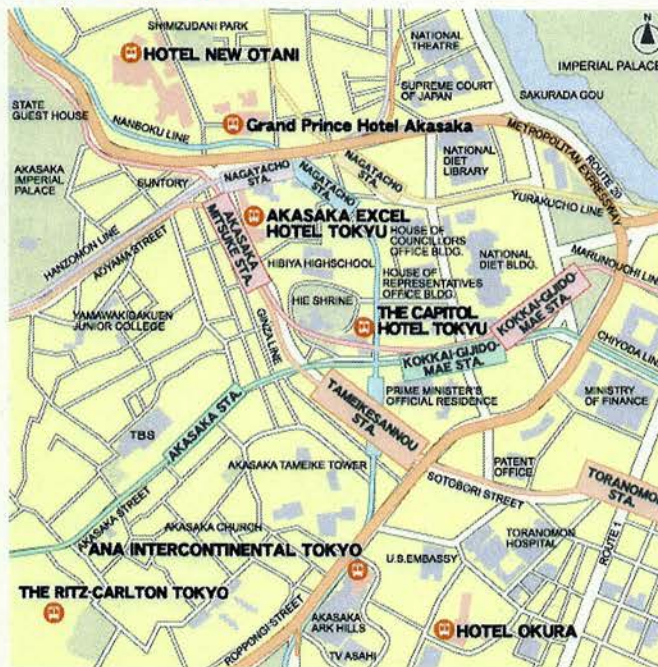

Narita Airport ANA InterContinental Tokyo

To Narita Airport

From Narita Airport

Print this page

ANA InterContinental Tokyo [Dep.] → Narita Airport [Arr.]

Timetable | Operation Notice | Reservation Information & Where to buy your ticket Where to board
Where to board | Cash Fares & Visitor Tickets | Scheduled Duration & Current Travel Time

Scheduled Duration
about 80 ~95 mins

[Visitor Tickets](#)

[Click here for latest travel information](#)

[Current Travel Time](#)

[Akasaka⇄Narita Airport](#)

Where to board

Akasaka surrounding area

Choose other boarding points

- [Hotel New Otani](#)
- [Akasaka Excel Hotel Tokyu](#)
- [Hotel Okura](#)
- [The Capitol Hotel Tokyu](#)

[Print this page](#)

[Akasaka⇄Narita Airport](#)

[BACK TO TOP](#)

[Corporate Outline](#) [Engagement with Society](#)