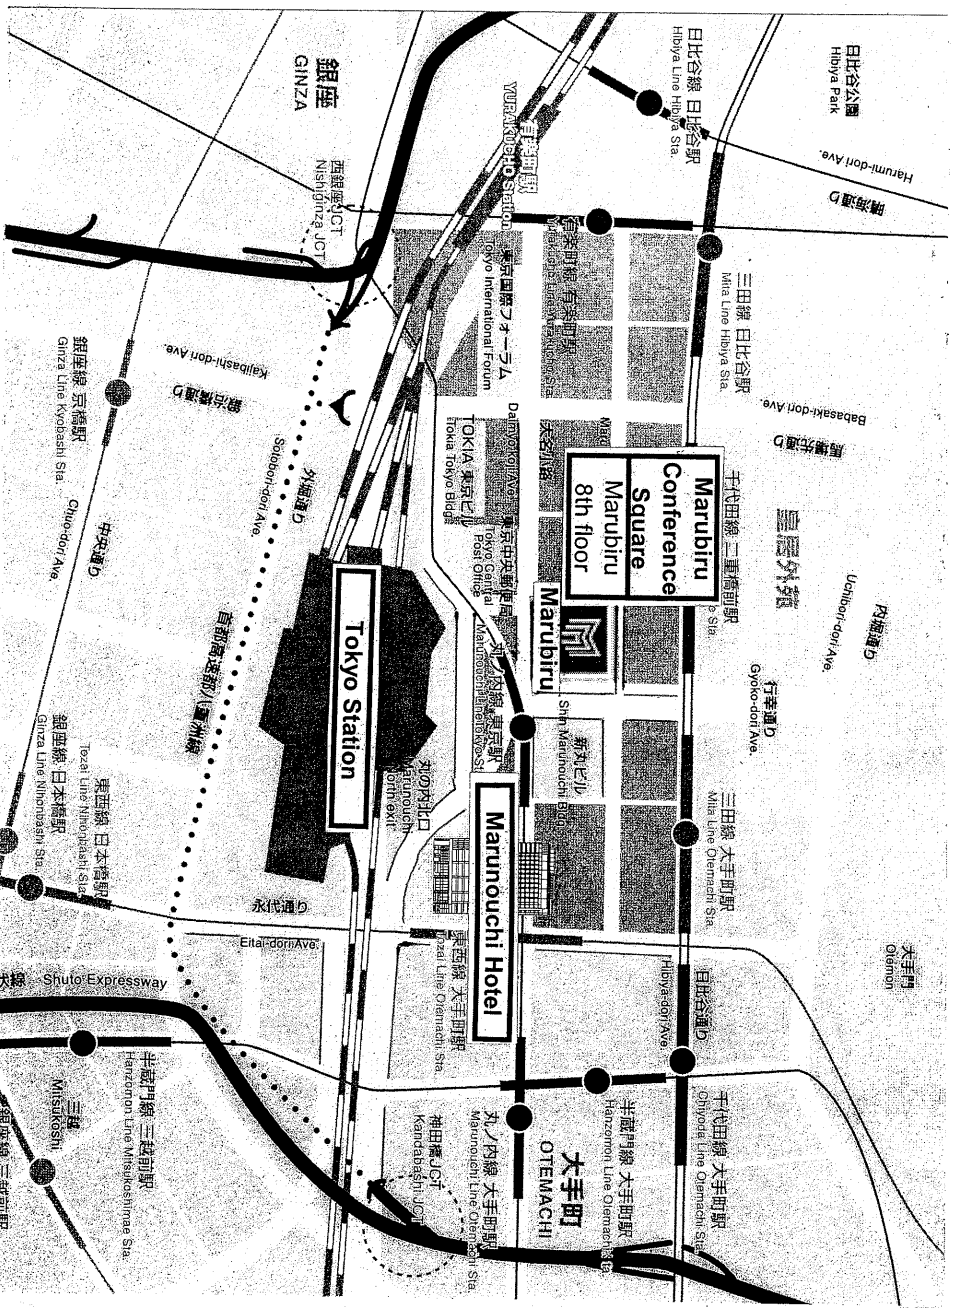

Access Map to Conference Venue and Conference Hotel

*** Marubiru Conference Square ***

Room 4, 8th floor, Marunouchi Building (Marubiru)
 2-4-1 Marunouchi, Chiyoda-ku, Tokyo, Japan
 TEL +81(0)3-3217-7111